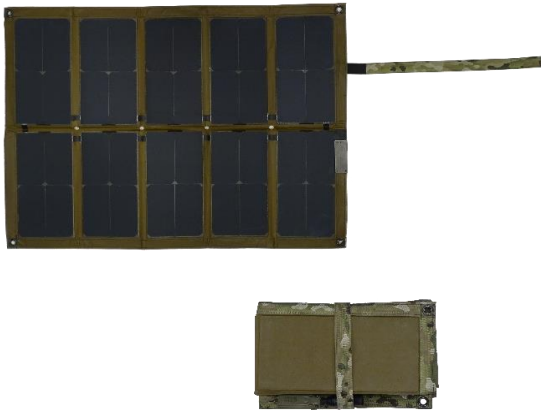

BTP-592433-MC

60W Solar Panel

Features

- The BTP-592433-MC is a 60 Watt solar-energized power generator for mobile power needs
- SAE Trailer Hitch - used with all Bren-Tronics solar products
- Excellent choice for applications that require lightweight, flexible and durable silent power
- Low glare and visibility of the solar panel surface
- Impact resistant and puncture tolerant
- Partial shading tolerant
- CE Compliant

Typical Applications

Optimized for:

- All Bren-Tronics Solar Chargers

Technical Specifications

National Stock Number	TBD
BT Part Number	BTP-592433-MC
Dimensions	Folded Length: 11.75 in (298.5 mm) Width: 7.25 in (184.2 mm) Height: 2.50 in (63.5 mm) TYP
	Unfolded Length: 32.00 in (812.8 mm) Width: 23.13 in (587.5 mm) TYP
	Note: As a fabric based product dimensions are for reference only.
Weight	2.65 lbs (1.200 kg) MAX
Power to Weight Ratio	23 W/lbs (50 W/kg)
Open Circuit Voltage	28.0V
Nominal Voltage @ MPP	21.5V
Nominal Current @ MPP	3.0A
Operating Temperature	-32°C to +71°C (-25.6°F to +159.8°F)
Recommended Storage Temperature	-32°C to +71°C (-25.6°F to +159.8°F)
Material/Color	MultiCam®
Disposal	Check local regulations (Contains 0% Mercury or Cadmium)